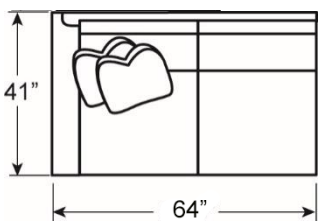

7910-54 CHRONICLE SECTIONAL OTTOMAN  
Overall 40W 40D 19H inches Seat 17H

7910-57L CHRONICLE LEFT ARM FACING CHAISE  
Overall 36.5W 68.5D 34H inches Arm 25H  
Seat 19H Inside 28.5W 52.5D inches  
Standard Features: Two 20-inch Throw Pillows

7910-57R CHRONICLE RIGHT ARM FACING CHAISE  
Overall 36.5W 68.5D 34H inches Arm 25H  
Seat 19H Inside 28.5W 52.5D inches  
Standard Features: Two 20-inch Throw Pillows

As shown above:

- 7910-53L LAF Sofa
- 7910-51CR Corner Chair
- 7910-53R RAF Sofa

-52L LAF Love Seat

-52R RAF Love Seat

-51CR Corner Chair

-51A Armless Chair

Note: Overall depth is determined by arm or armless styles.