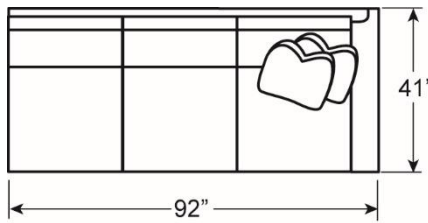

-53R RAF Sofa