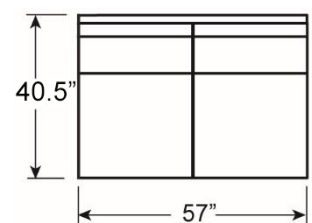

-52A Armless Love Seat