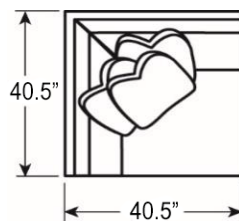

7910-57R CHRONICLE RIGHT ARM FACING CHAISE  
Overall 36.5W 68.5D 34H inches Arm 25H  
Seat 19H Inside 28.5W 52.5D inches  
Standard Features: Two 20-inch Throw Pillows

As shown above:

- 7910-53L LAF Sofa
- 7910-51CR Corner Chair
- 7910-53R RAF Sofa

-52L LAF Love Seat

-52R RAF Love Seat

-51CR Corner Chair

-51A Armless Chair

Note: Overall depth is determined by arm or armless styles.