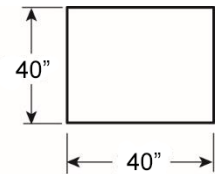

-54 Ottoman