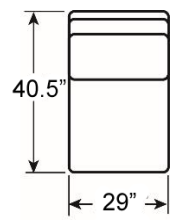

7910-54 CHRONICLE SECTIONAL OTTOMAN  
Overall 40W 40D 19H inches Seat 17H

7910-57L CHRONICLE LEFT ARM FACING CHAISE  
Overall 36.5W 68.5D 34H inches Arm 25H  
Seat 19H Inside 28.5W 52.5D inches  
Standard Features: Two 20-inch Throw Pillows

7910-57R CHRONICLE RIGHT ARM FACING CHAISE  
Overall 36.5W 68.5D 34H inches Arm 25H  
Seat 19H Inside 28.5W 52.5D inches  
Standard Features: Two 20-inch Throw Pillows

As shown above:

- 7910-53L LAF Sofa
- 7910-51CR Corner Chair
- 7910-53R RAF Sofa

-52L LAF Love Seat

-52R RAF Love Seat

-51CR Corner Chair

-51A Armless Chair

Note: Overall depth is determined by arm or armless styles.