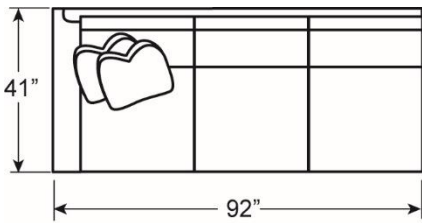

-53L LAF Sofa