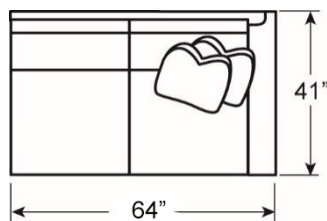

7910-57R CHRONICLE RIGHT ARM FACING CHAISE  
Overall 36.5W 68.5D 34H inches Arm 25H  
Seat 19H Inside 28.5W 52.5D inches  
Standard Features: Two 20-inch Throw Pillows

As shown above:

- 7910-53L LAF Sofa
- 7910-51CR Corner Chair
- 7910-53R RAF Sofa

Available Companion Pieces:

-53L LAF Sofa

-53R RAF Sofa

-52A Armless Love Seat

-53A Armless Sofa

-57L LAF Chaise

-57R RAF Chaise

-54 Ottoman

-52L LAF Love Seat

-52R RAF Love Seat

-51CR Corner Chair

-51A Armless Chair

Note: Overall depth is determined by arm or armless styles.