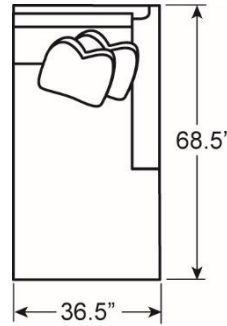

-57R RAF Chaise