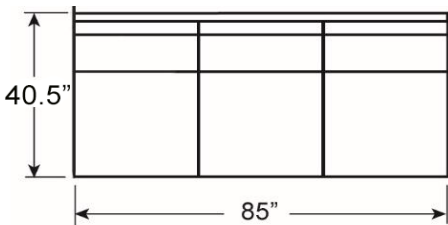

-53A Armless Sofa