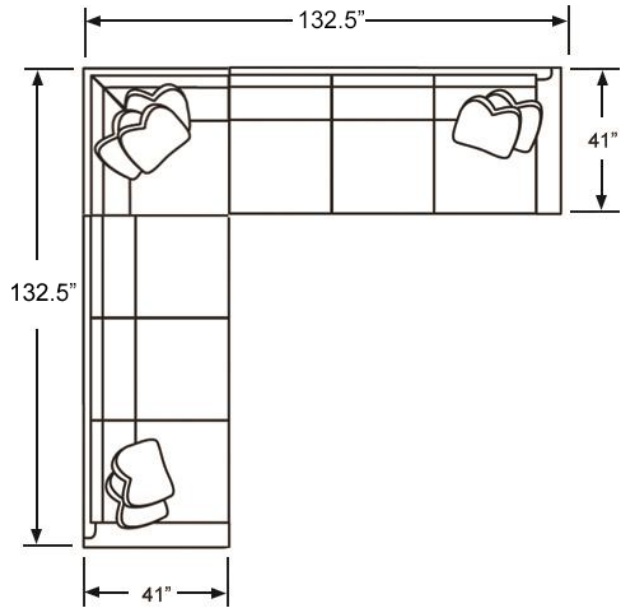

Also available:

7910-52A CHRONICLE ARMLESS LOVE SEAT  
Overall 57W 40.5D 34H inches  
Seat 19H Inside 57W 25D inches

7910-52L CHRONICLE LEFT ARM FACING LOVE SEAT  
Overall 64W 41D 34H inches Arm 25H  
Seat 19H Inside 57W 25D inches  
Standard Features: Two 20-inch Throw Pillows

7910-52R CHRONICLE RIGHT ARM FACING LOVE SEAT  
Overall 64W 41D 34H inches Arm 25H  
Seat 19H Inside 57W 25D inches  
Standard Features: Two 20-inch Throw Pillows

7910-53A CHRONICLE ARMLESS SOFA  
Overall 85W 40.5D 34H inches  
Seat 19H Inside 85W 25.5D inches

7910-54 CHRONICLE SECTIONAL OTTOMAN  
Overall 40W 40D 19H inches Seat 17H

7910-57L CHRONICLE LEFT ARM FACING CHAISE  
Overall 36.5W 68.5D 34H inches Arm 25H  
Seat 19H Inside 28.5W 52.5D inches  
Standard Features: Two 20-inch Throw Pillows

7910-57R CHRONICLE RIGHT ARM FACING CHAISE  
Overall 36.5W 68.5D 34H inches Arm 25H  
Seat 19H Inside 28.5W 52.5D inches  
Standard Features: Two 20-inch Throw Pillows

As shown above:

- 7910-53L LAF Sofa
- 7910-51CR Corner Chair
- 7910-53R RAF Sofa