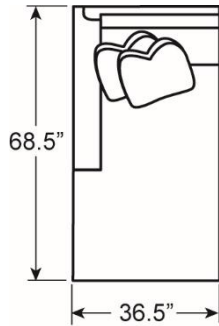

-57L LAF Chaise